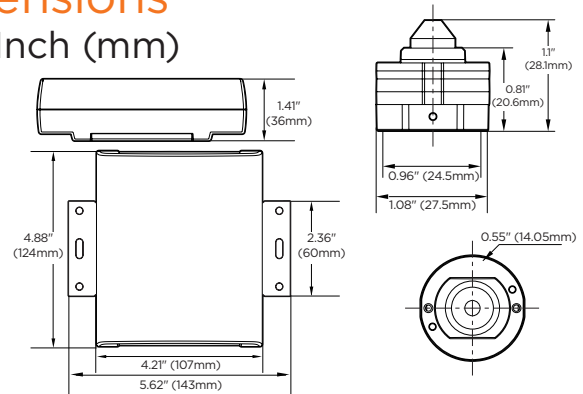

## Specifications

<b>IMAGE</b>	
Image sensor	2.1MP/1080p 1/2.8" CMOS
Total pixels	1945(H) X 1109(V)
Minimum scene illumination	0.065 lux (color)
<b>LENS</b>	
Focal length	2.8mm, F2.2
Lens type	Fixed lens
HFOV/VFOV	106.6°/55.7°
<b>I/O</b>	
Alarm in/out	1/1
<b>OPERATIONAL</b>	
Intelligent Video Analytics	IVA: intrusion, line crossing, counting line, loitering, enter, exit, tamper (DWC-MPH2W28TW) IVA+: object removed, tailgating, direction, stopped, appear, disappear, object left, logical rules (DWC-MPPH2W28TW)
Shutter mode	Auto, manual, anti-flicker, slow shutter
Shutter speed	1/15 - 1/32000
Slow shutter	2X, 3X, 5X, 6X, 7.5X, 10X
Auto gain control	Auto
Day and night	Color only
3D Digital Noise Reduction	Smart DNR™ 3D-DNR
Wide Dynamic Range (WDR)	True WDR, 120dB
Privacy zones	16 programmable privacy masks
Backlight compensation (BLC)	Yes
Mirror and flip	Yes
Alarm notifications	Email, alarm output, FTP server or SD card recording
Memory slot	Micro SD up to 128GB (card not included)
<b>NETWORK</b>	
LAN	RJ45 (10/100Base-T)
Video compression type	H.265, H.264, MJPEG H.265: 2.1MP/1080p, 720p, 640x360, CIF, SIF H.264: 2.1MP/1080p, 720p, 640x360, CIF, SIF MJPEG: 2.1MP/1080p, 720p, 800x600, 768x432, 704x576, 480p, VGA, 640x360, CIF, SIF
Resolution	
Frame rate	Up to 30fps at all resolutions
Video bitrate	100Kbps - 10Mbps, multi-rate for preview and recording
Bitrate control	Multi Streaming CBR/VBR at H.264, H.265 (Controllable frame rate and Bandwidth)
Streaming capability	Dual-stream at different rates and resolutions
Protocol	IPv4: TCP/IP, UDP, AutoIP, RTP (UDP/TCP), RTSP, NTP, HTTP, HTTPS, SSL, DNS, DDNS, DHCP, FTP, SMTP, ICMP, SNMPv1/v2/v3 (MIB-2), ONVIF
Security	HTTPS (TLS), IP filtering, 802.1x, digest authentication (ID/PW)
ONVIF conformance	Yes
Web viewer	OS: Windows®, Mac® OS, Linux® Browser: IE®, Google Chrome®, Mozilla Firefox®, Safari®
Video management software	DW Spectrum® IPVMS
<b>ENVIRONMENTAL</b>	
Operating temp and humidity	-4°F - 122°F (-20°C - 50°C), 10-90% (non-condensing)
Other certifications	CE, FCC, RoHS, UL listed
<b>ELECTRICAL</b>	
Power requirement	DC 12V, PoE IEEE 802.3af Class 3. (Adapter not included)
Power consumption	DC12V: 3.6W, PoE: 4W
<b>MECHANICAL</b>	
Material	Sensor Camera: Aluminum die-casting, Main unit: Plastic
Dimensions	Main unit: 4.21" x 4.88" x 1.41" (107 x 124 x 36mm) Camera sensor: 1.1" x 1.08" (28.1 x 27.5mm) Cable length: 21.32ft (6.5m)
Weight	0.92 lbs (0.42 kg)
Warranty	5 year warranty