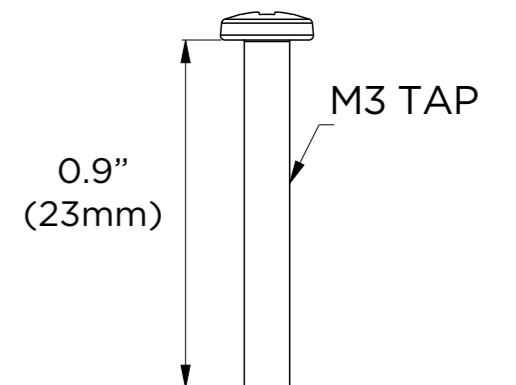

Mounting screws (4 each) Mounting screws (4 each)

DATE	SCALE	MATERIAL	TYPE
08/2024		Aluminum	Fixed
DW	DESCRIPTION DWC-VAWM Wall mount bracket for turret cameras		