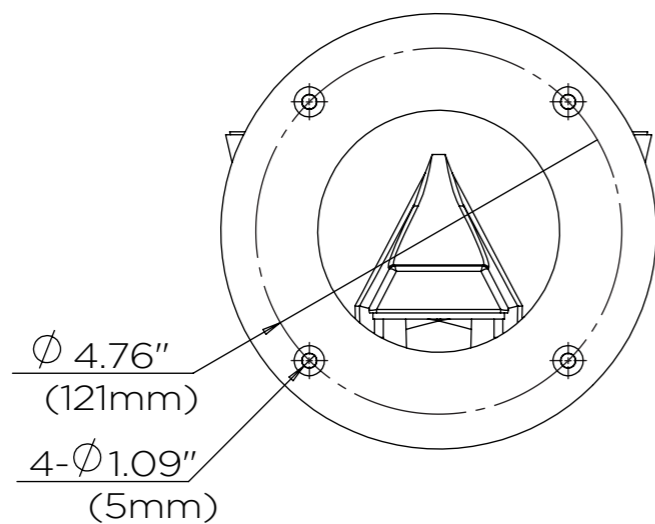

Mounting screws (4 each) Mounting screws (4 each)

DATE	SCALE	MATERIAL	TYPE
08/2024		Aluminum	Fixed
DW	DESCRIPTION DWC-VAWM Wall mount bracket for turret cameras		