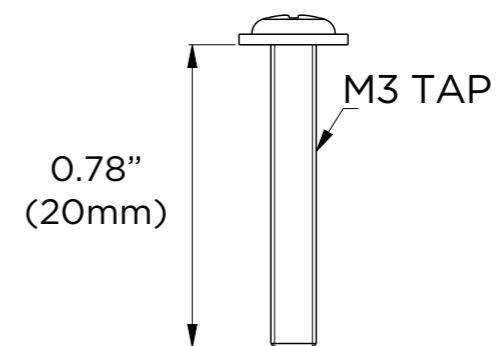

Mounting screws (4 each) Mounting screws (4 each)

DATE	SCALE	MATERIAL	TYPE
08/2024		Aluminum	Fixed
DW	DESCRIPTION DWC-VAWM Wall mount bracket for turret cameras		