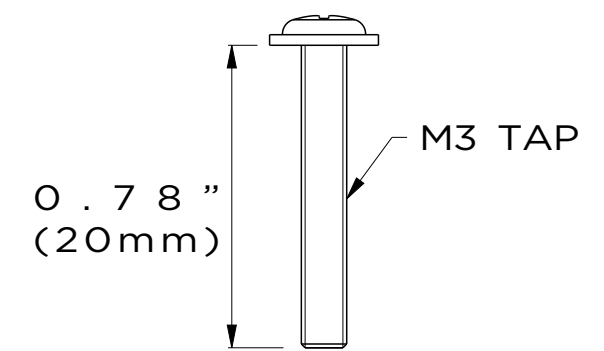

Screw size	Compatible camera	Installation Option
23mm screws	DWC-VA models DWC-MVA models DWC-MPVA models	Installation option A
20mm screws	DWC-MV8 and DWC-MPV8 models DWC-MVC and DWC-MPVC models DWC-PVF and DWC-PPVF models DWC-MF and DWC-MPF models	Installation option A
35mm screws	DWC-MVD and DWC-MPVD models, screws are included with the camera.	Installation option B

SCREW 2EA

SCREW 2EA

SCREW 2EA

DATE	SCALE	MATERIAL	TYPE
06/2022		Aluminum	Fixed
		DESCRIPTION DWC-VFZJUNC JUNCTION BOX FOR MF, V8 and VF fisheye dome cameras	