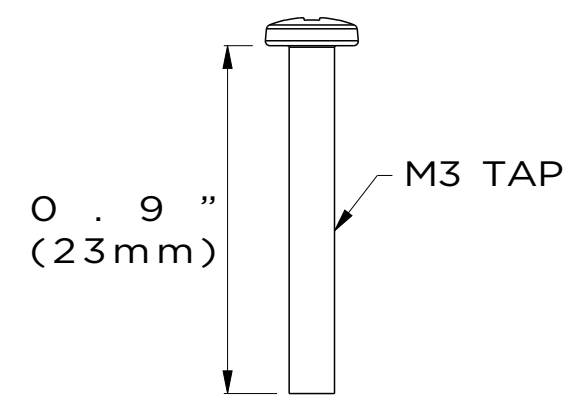

Screw size	Compatible camera	Installation Option
23mm screws	DWC-VA models DWC-MVA models DWC-MPVA models	Installation option A
20mm screws	DWC-MV8 and DWC-MPV8 models DWC-MVC and DWC-MPVC models DWC-PVF and DWC-PPVF models DWC-MF and DWC-MPF models	Installation option A
35mm screws	DWC-MVD and DWC-MPVD models, screws are included with the camera.	Installation option B

SCREW 2EA

SCREW 2EA

SCREW 2EA

DATE	SCALE	MATERIAL	TYPE
06/2022		Aluminum	Fixed
		DESCRIPTION DWC-VFZJUNC JUNCTION BOX FOR MF, V8 and VF fisheye dome cameras	