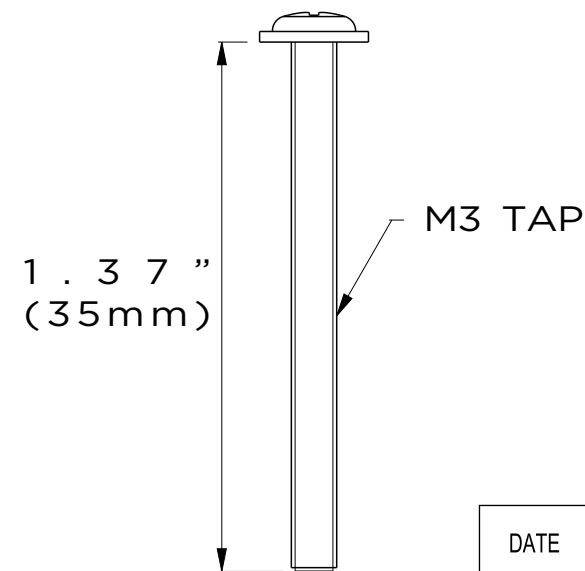

Screw size	Compatible camera	Installation Option
23mm screws	DWC-VA models DWC-MVA models DWC-MPVA models	Installation option A
20mm screws	DWC-MV8 and DWC-MPV8 models DWC-MVC and DWC-MPVC models DWC-PVF and DWC-PPVF models DWC-MF and DWC-MPF models	Installation option A
35mm screws	DWC-MVD and DWC-MPVD models, screws are included with the camera.	Installation option B

SCREW 2EA

SCREW 2EA

SCREW 2EA

DATE	SCALE	MATERIAL	TYPE
06/2022		Aluminum	Fixed
		DESCRIPTION DWC-VFZJUNC JUNCTION BOX FOR MF, V8 and VF fisheye dome cameras	