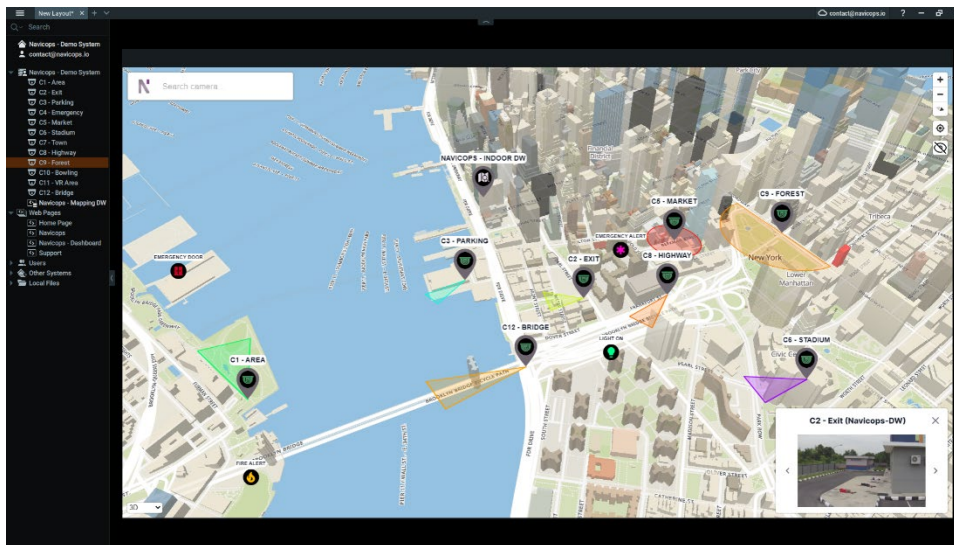

For Immediate Release

Digital Watchdog® and Navicops Announce Integration

The new integration combines intelligent smart maps to manage your installation and visualize your devices, sensors, soft triggers and maps effortlessly with DW Spectrum® IPVMS to Smarten your installation.

DW spectrum
IPVMS
Complete Scalable Video Management

DW Spectrum IPVMS

Cerritos, CA (November 1, 2023) – [Digital Watchdog® \(DW\)](#), the industry leader in digital recorders, surveillance cameras, system peripherals and related management software, and [Navicops](#) mapping solution announce a partnership, combining the best of visual infrastructure management, surveillance and video analytics.

The DW Spectrum IPVMS integration with Navicops allows you to harness the full potential of both systems within a single, cohesive platform. With Navicops, users can access intelligent maps, device monitoring, and real-time insights seamlessly within DW Spectrum. This means you can conveniently oversee your IP devices, access the latest recorded images, and check the status of each device—all from the familiar DW interface. Navicops runs on Windows, Linux and Mac.

Digital Watchdog Press Release

surveillance landscape. Manage and visualize your devices, I/O sensors, Soft triggers, and Maps effortlessly within DW. Through Navicops, you can customize your dashboard, define camera fields of view, and assign distinct colors, all while seamlessly integrating other maps for enhanced convenience. Navicops can communicate locally with a VMS but also works perfectly using Cloud if required. Maps created in Navicops are added as a web page in DW and can be opened directly in the layout.